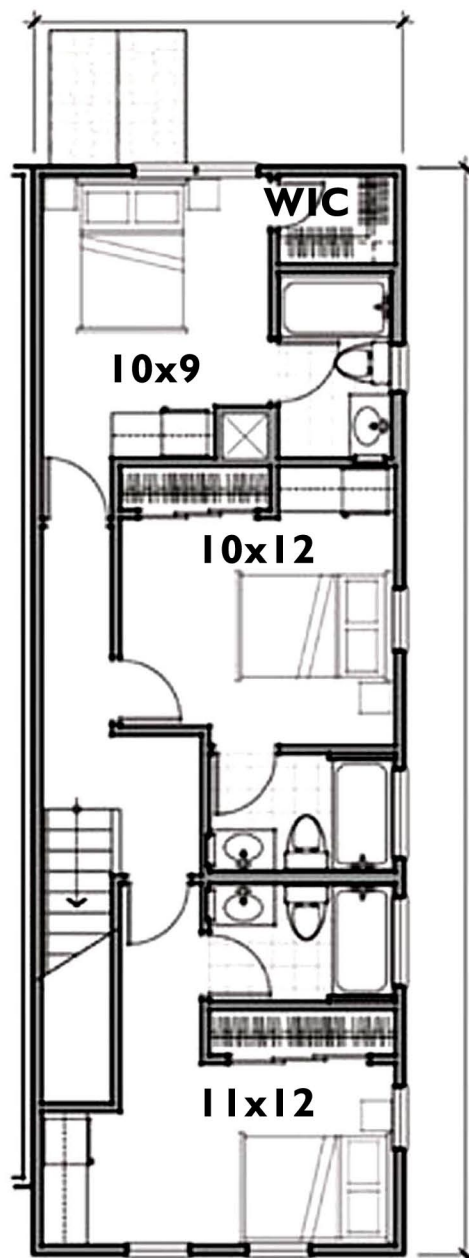

VILLA LUCIA
APARTMENTS

FOUR BEDROOM FOUR BATH FLOORPLAN

1ST FLOOR

4 BEDROOM

2ND FLOOR

www.villalucia.us • 1845 Belle Vue Way • Tallahassee, Florida 32304 • 850-580-0030