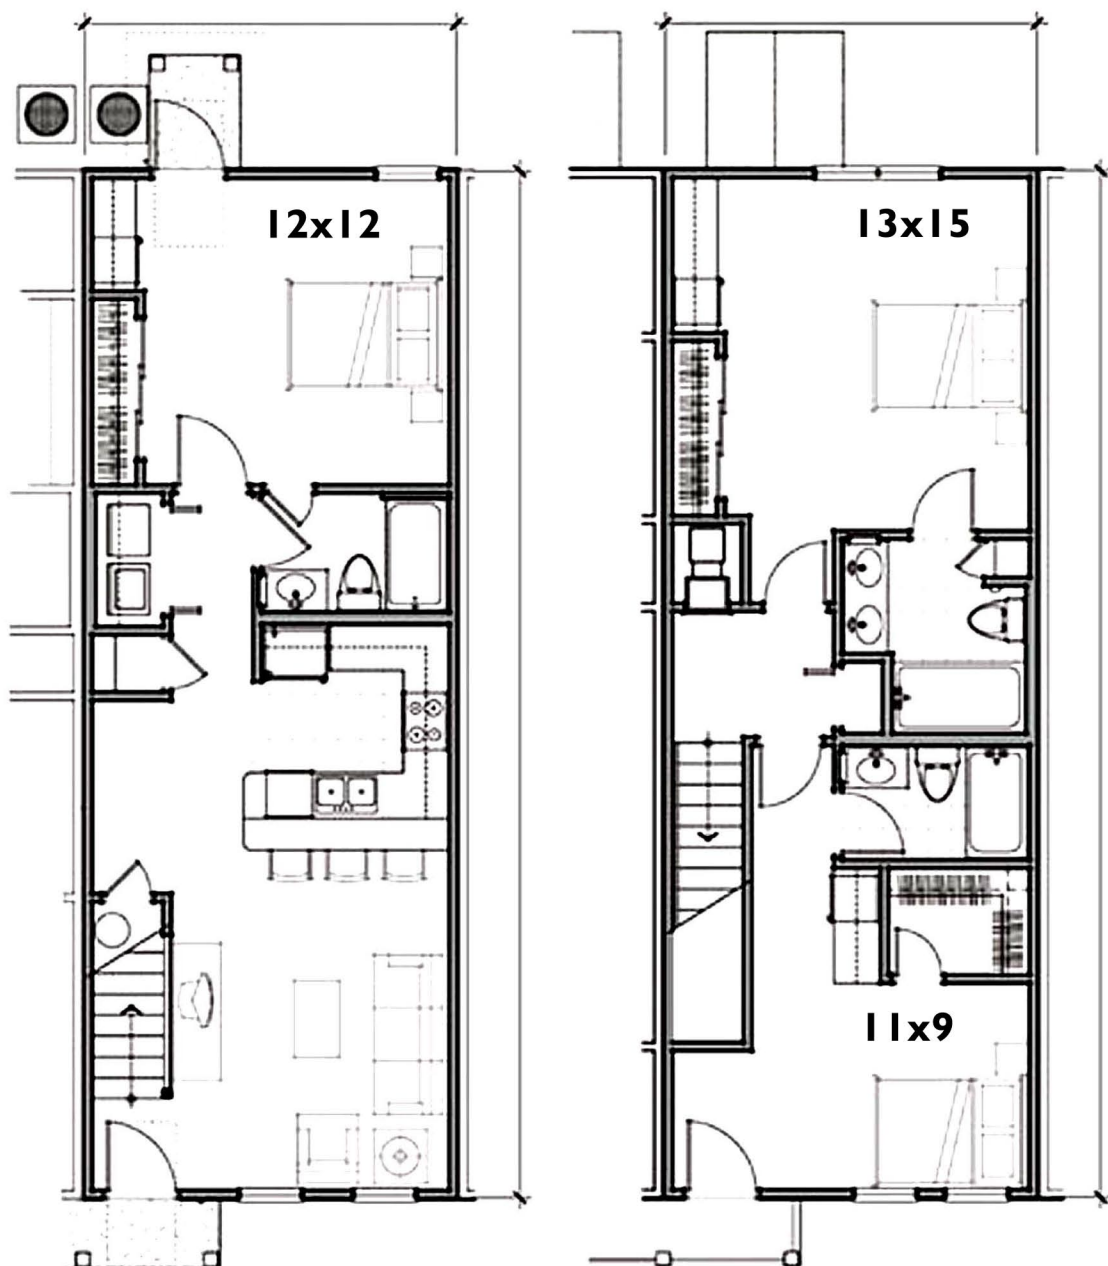

## ONE BEDROOM ONE BATH FLOORPLAN

## TWO BEDROOM TWO BATH FLOORPLAN

### A P A R T M E N T

TOTAL: APPROXIMATELY 804 SQUARE FEET

[www.villalucia.us](http://www.villalucia.us) • 1845 Belle Vue Way • Tallahassee, Florida 32304 • 850-580-0030

VILLA LUCIA  
APARTMENTS

## THREE BEDROOM THREE BATH FLOORPLAN

1ST FLOOR

3 BEDROOM

2ND FLOOR

[www.villalucia.us](http://www.villalucia.us) • 1845 Belle Vue Way • Tallahassee, Florida 32304 • 850-580-0030

VILLA LUCIA  
APARTMENTS