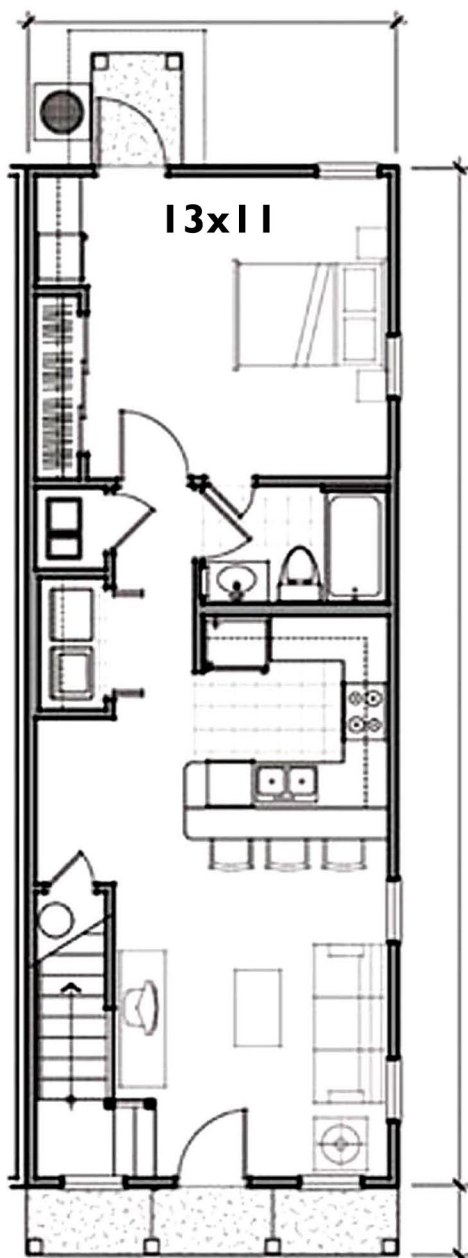

VILLA LUCIA
APARTMENTS

FOUR BEDROOM FOUR BATH FLOORPLAN

1ST FLOOR

4 BEDROOM

2ND FLOOR

www.villalucia.us • 1845 Belle Vue Way • Tallahassee, Florida 32304 • 850-580-0030